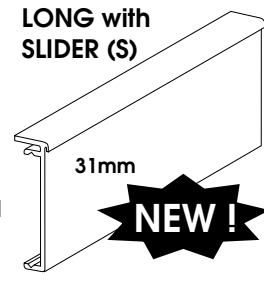

**LONG with  
SLIDER (S)**

ALO1031.S 31mm  
Mill Finish  
ALO2031.S 31mm  
Silver Anodised  
ALO3031.S 31mm  
Coloured  
ALO4031.S 31mm  
Gold Anodised

**NEW!**

Slider Strips ≤ 1,2mm thickness

**SIDE TRACK CAPS RIGHT/LEFT**