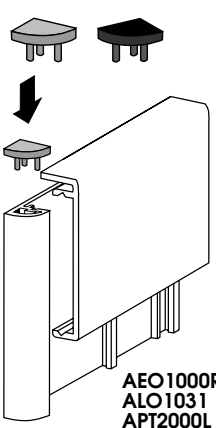

APT3000L/Black
APT2000L/Grey