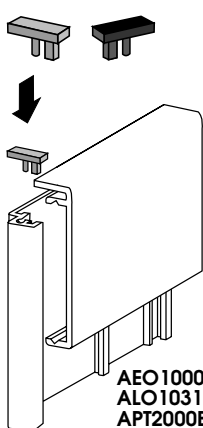

SIDE TRACK CAPS RIGHT/LEFT

APT3000B/Black
APT2000B/Grey