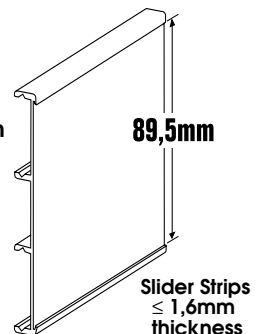

1. **SINGLE SLIDER 93mm**
   ASO1093 93mm
   Mill Finish
   ASO2093 93mm
   Silver Anodised
   ASO3093 93mm
   Coloured
   ASO4093 93mm
   Gold Anodised

Slider Strips
≤ 1,6mm
thickness