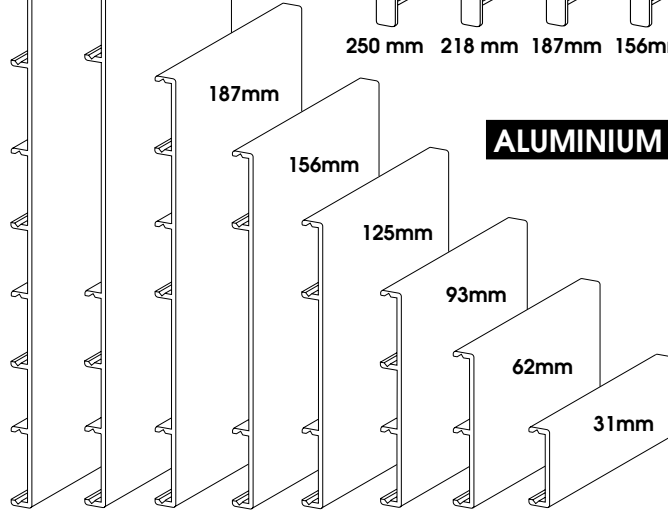

Module Plus Indoor
by CoSign

PLASTIC KEY

APK1000

SINGLE SIDED END CAPS

- APE3250 250mm/Black
- APE3218 218mm/Black
- APE3187 187mm/Black
- APE3156 156mm/Black
- APE3125 125mm/Black
- APE3093 93mm/Black
- APE3062 62mm/Black
- APE3031 31mm/Black

Also available in:
White APE1 ...
Grey APE2 ...

ALUMINIUM FACE PANELS

- ANO1300 300mm/Mill Finish
- ANO1250 250mm/Mill Finish
- ANO1187 187mm/Mill Finish
- ANO1156 156mm/Mill Finish
- ANO1125 125mm/Mill Finish
- ANO1093 93mm/Mill Finish
- ANO1062 62mm/Mill Finish
- ANO1031 31mm/Mill Finish

Also available in:
Silver Anodised ANO2 ...
Coloured ANO3 ...
Gold Anodised ANO4 ...

DOUBLE SIDED END CAPS

- APD3300 300mm/Black
- APD3250 250mm/Black
- APD3187 187mm/Black
- APD3156 156mm/Black
- APD3125 125mm/Black
- APD3093 93mm/Black
- APD3062 62mm/Black

Also available in:
White APD1 ...
Grey APD2 ...

ALUMINIUM FACE PANELS WITH SLIDER

Sliding profiles for changeable inserts in aluminium 5/10 or engraving materials

1. **SINGLE SLIDER SPECIAL (SP) 31mm**
   ASO1031.SP/Mill Finish
   ASO2031.SP
   Silver Anodised
   ASO3031.SP/Coloured
   ASO4031.SP
   Gold Anodised

Slider Strips
≤ 1,2mm
thickness

1. **SINGLE SLIDER 31mm**
   ASO1031 31mm/Mill Finish
   ASO2031 31mm
   Silver Anodised
   ASO3031 31mm/Coloured
   ASO4031 31mm
   Gold Anodised

Slider Strips
≤ 1,0mm
thickness

1. **SINGLE SLIDER 62mm**
   ASO1062 62mm/Mill Finish
   ASO2062 62mm
   Silver Anodised
   ASO3062 62mm/Coloured
   ASO4062 62mm
   Gold Anodised

Slider Strips
≤ 1,0mm
thickness

1. **DOUBLE SLIDER 31mm**
   ASO1031.2S 31mm/Mill Finish
   ASO2031.2S 31mm
   Silver Anodised
   ASO3031.2S 31mm/Coloured
   ASO4031.2S 31mm
   Gold Anodised

Slider Strips
≤ 1,0mm
thickness

1. **SINGLE SLIDER 93mm**
   ASO1093 93mm
   Mill Finish
   ASO2093 93mm
   Silver Anodised
   ASO3093 93mm
   Coloured
   ASO4093 93mm
   Gold Anodised

Slider Strips
≤ 1,6mm
thickness