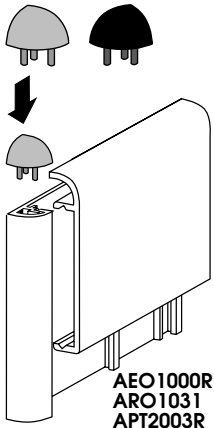

APT3003R/Black
APT2003R/Grey