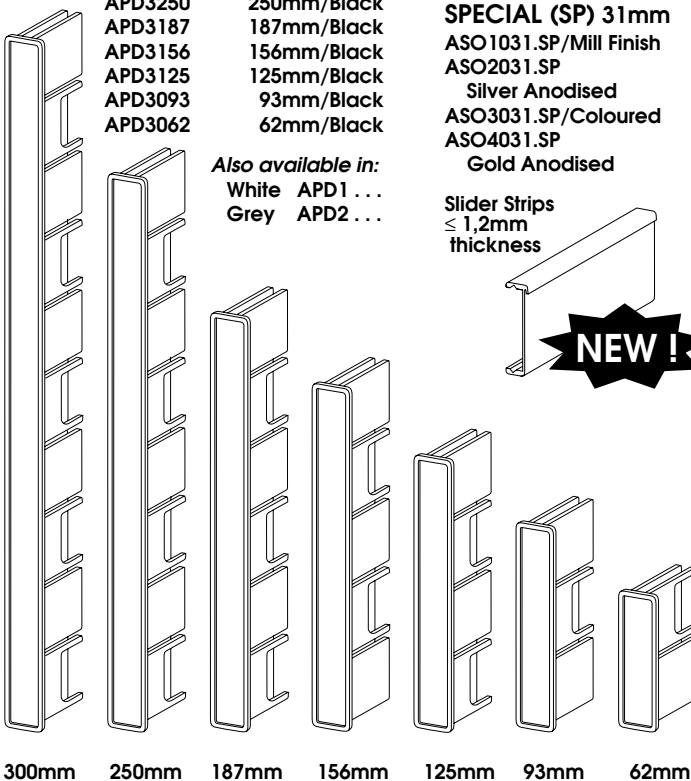

DOUBLE SIDED END CAPS

- APD3300 300mm/Black
- APD3250 250mm/Black
- APD3187 187mm/Black
- APD3156 156mm/Black
- APD3125 125mm/Black
- APD3093 93mm/Black
- APD3062 62mm/Black

Also available in:
White APD1 ...
Grey APD2 ...