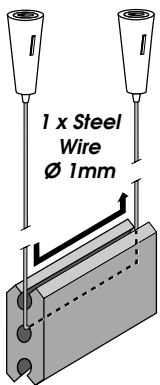

PLASTIC RETAINING CLIP

METAL RETAINING CLIP

SUSPENSION OPTION

2 x APC4001

1 x APC4400