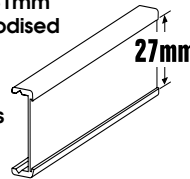

1. **SINGLE SLIDER 31mm**
   ASO1031 31mm/Mill Finish
   ASO2031 31mm
   Silver Anodised
   ASO3031 31mm/Coloured
   ASO4031 31mm
   Gold Anodised

Slider Strips
≤ 1,0mm
thickness

1. **SINGLE SLIDER 62mm**
   ASO1062 62mm/Mill Finish
   ASO2062 62mm
   Silver Anodised
   ASO3062 62mm/Coloured
   ASO4062 62mm
   Gold Anodised

Slider Strips
≤ 1,0mm
thickness