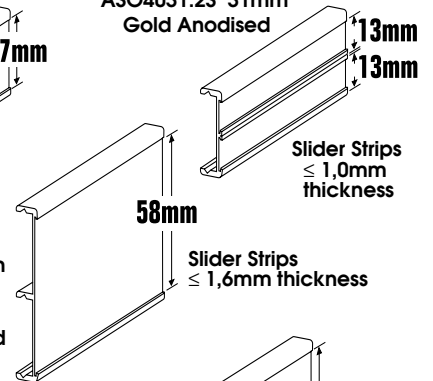

ALUMINIUM FACE PANELS WITH SLIDER

Sliding profiles for changeable inserts in aluminium 5/10 or engraving materials

1. **SINGLE SLIDER SPECIAL (SP) 31mm**
   ASO1031.SP/Mill Finish
   ASO2031.SP
   Silver Anodised
   ASO3031.SP/Coloured
   ASO4031.SP
   Gold Anodised

Slider Strips
≤ 1,2mm
thickness

1. **SINGLE SLIDER 31mm**
   ASO1031 31mm/Mill Finish
   ASO2031 31mm
   Silver Anodised
   ASO3031 31mm/Coloured
   ASO4031 31mm
   Gold Anodised

Slider Strips
≤ 1,0mm
thickness

1. **SINGLE SLIDER 62mm**
   ASO1062 62mm/Mill Finish
   ASO2062 62mm
   Silver Anodised
   ASO3062 62mm/Coloured
   ASO4062 62mm
   Gold Anodised

Slider Strips
≤ 1,0mm
thickness