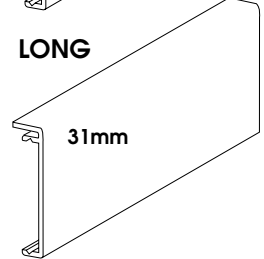

ROUNDED

ARO1031 31mm
Mill Finish
ARO2031 31mm
Silver Anodised
ARO3031 31mm
Coloured
ARO4031 31mm
Gold Anodised